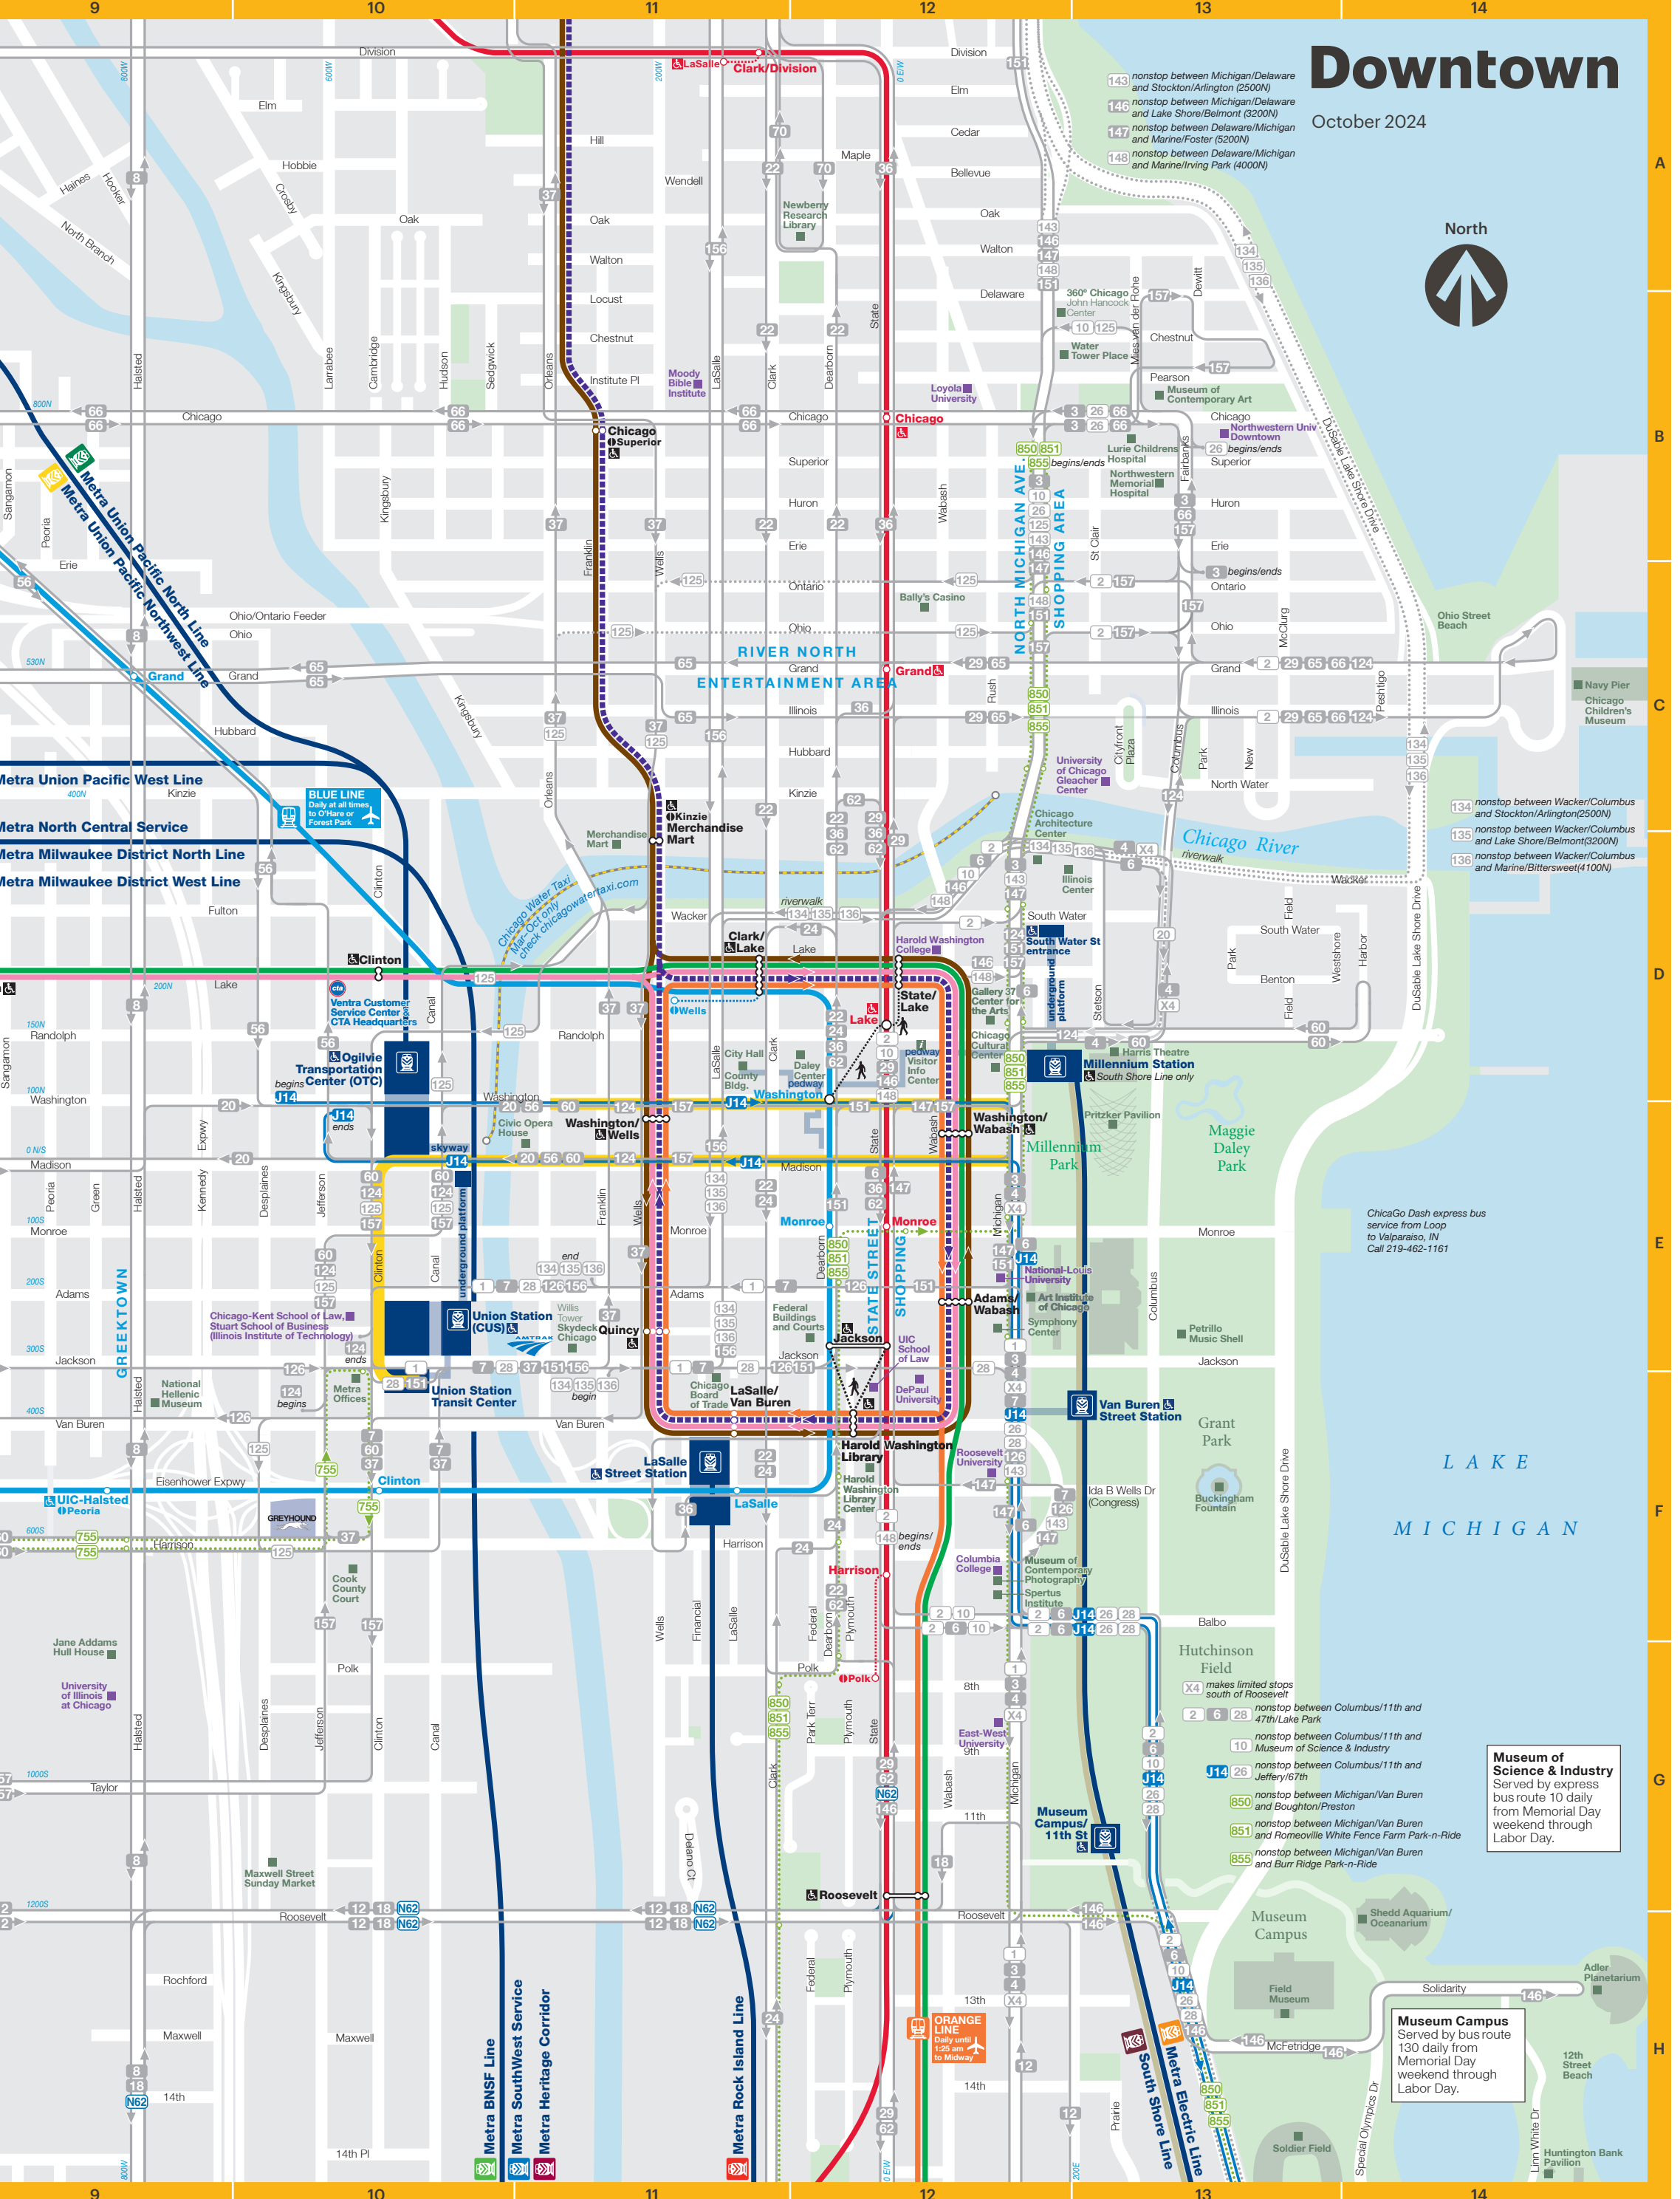

Regional Transportation Authority

RTA Travel Information Center & Customer Service
312.836.7000 • rtachicago.org
Call 312.913.3110 for locations and hours.

Follow Us
Facebook, Twitter, LinkedIn, Instagram, YouTube

General Information

Regional Transit Map

October 2024

Key Locations

Fares & Passes

Ventra cards, only for use on CTA and Pace, can be purchased for $5 from vending machines, retailers, or add a virtual card to your phone via Ventra app. Contactless credit/debit cards are accepted on CTA and Pace. Cash is accepted on buses only, no transfers are issued when paying cash.

*$5 fare charged when boarding Blue Line at O'Hare

Rush Hour Buses from Downtown Metra

120 Ogilvie/Streetsville Express AM
Service weekday rush hours only
Board at Ogilvie Transp Center
Board at Union Station: EB on Jackson St at Canal

121 Union/Streetsville Express PM
Service weekday rush hours only
Board at Ogilvie Transp Center
Board at Union Station: EB on Jackson St at Canal

Special & Seasonal Routes

CTA 130 Museum Campus
Service operates Museum Campus, United Center concerts
Board at Ogilvie Transp Center
Board at Union Station: EB on Jackson St at Canal

CTA 192 UChicago Hospitals Express
Service weekday rush hours only
Board at Ogilvie Transp Center
Board at Union Station: EB on Jackson St at Canal

Legend

CTA Trains
Blue Line: Between O'Hare Airport, Downtown, and Forest Park
Brown Line: Between Kimball and Downtown
Green Line: Between Harlem/Lake, Downtown, and Midway Airport & Cottage Grove
Orange Line: Between Midway Airport & Downtown
Pink Line: Between 154th/Cermak & Howard
Purple Line: Between Linden & Howard
Purple Line Express: Weekday rush periods only between Linden, Howard, & Downtown

Metra Rail
Rail Line & Station
Station Not Served at All Times
Fully Accessible Station
South Shore Line
Partially Accessible Station

Pace Buses
Bus Route
Park & Ride Service
Certain Trips Only
Non-Stop Express Service
Non-Stop Express, Part-Time Service
Limited Stops Along Bus Route
Route Termination

CTA Buses
Bus Route
Park & Ride Service
Certain Trips Only
Night Owl Service Only
Non-Stop Service
Limited Stops Along Bus Route
Route Termination
Loop Link Transway