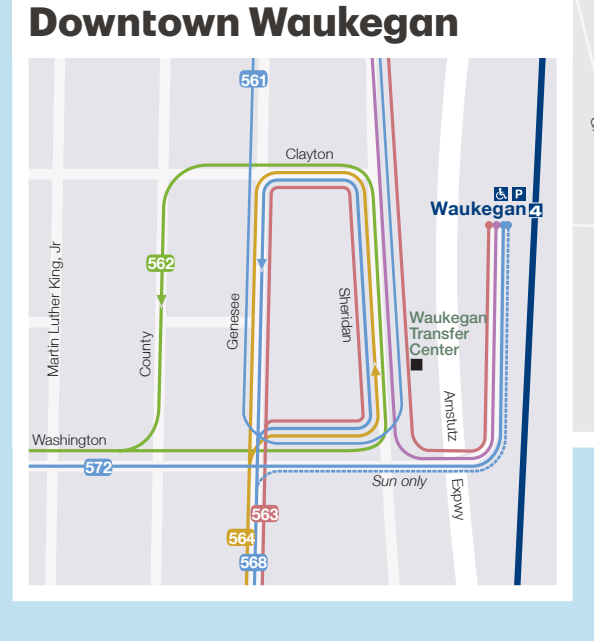

Legend

- **CTA Trains**
  - Blue Line: Between O'Hare Airport, Downtown, & Forest Park
  - Brown Line: Between Midway Airport & Downtown
  - Green Line: Between Midway Airport, Downtown, & Cottage Grove
  - Orange Line: Between Midway Airport & Downtown
  - Pink Line: Between 54th/Cermak & Downtown
  - Purple Line: Between Linden & Howard
  - Red Line: Express service between Linden, Howard, & Downtown
  - Yellow Line: Between Howard, Downtown, & 54th/Cermak
  - Orange Line: Between Dempster/Skokie & Howard
  - Free Train Connections: Automated Station Entrance. No fare card machines or staff.
  - Accessible Station
- **Metra Rail**
  - Blue Line: Rail Line & Station
  - Orange Line: South Shore Line & Station
  - Red Line: Station Not Served at All Times. See Illinois or Chicago Metra.com
  - Blue Line: Fully Accessible Station
  - Orange Line: Partially Accessible Station
- **Pace Buses**
  - Blue Line: Bus Route
  - Orange Line: Park Time Service
  - Red Line: Certain Trips Only
  - Blue Line: Non-Stop Express Service
  - Orange Line: Non-Stop Express, Park Time Service
  - Red Line: Limited Stops Along Bus Route
  - Blue Line: On Demand service zone
- **Other Symbols**
  - Amtrak Service at Station
  - Point of Interest
  - Interstate Highway
  - US Highway
  - State Highway
  - Park & Ride Lot

Towns and Cities