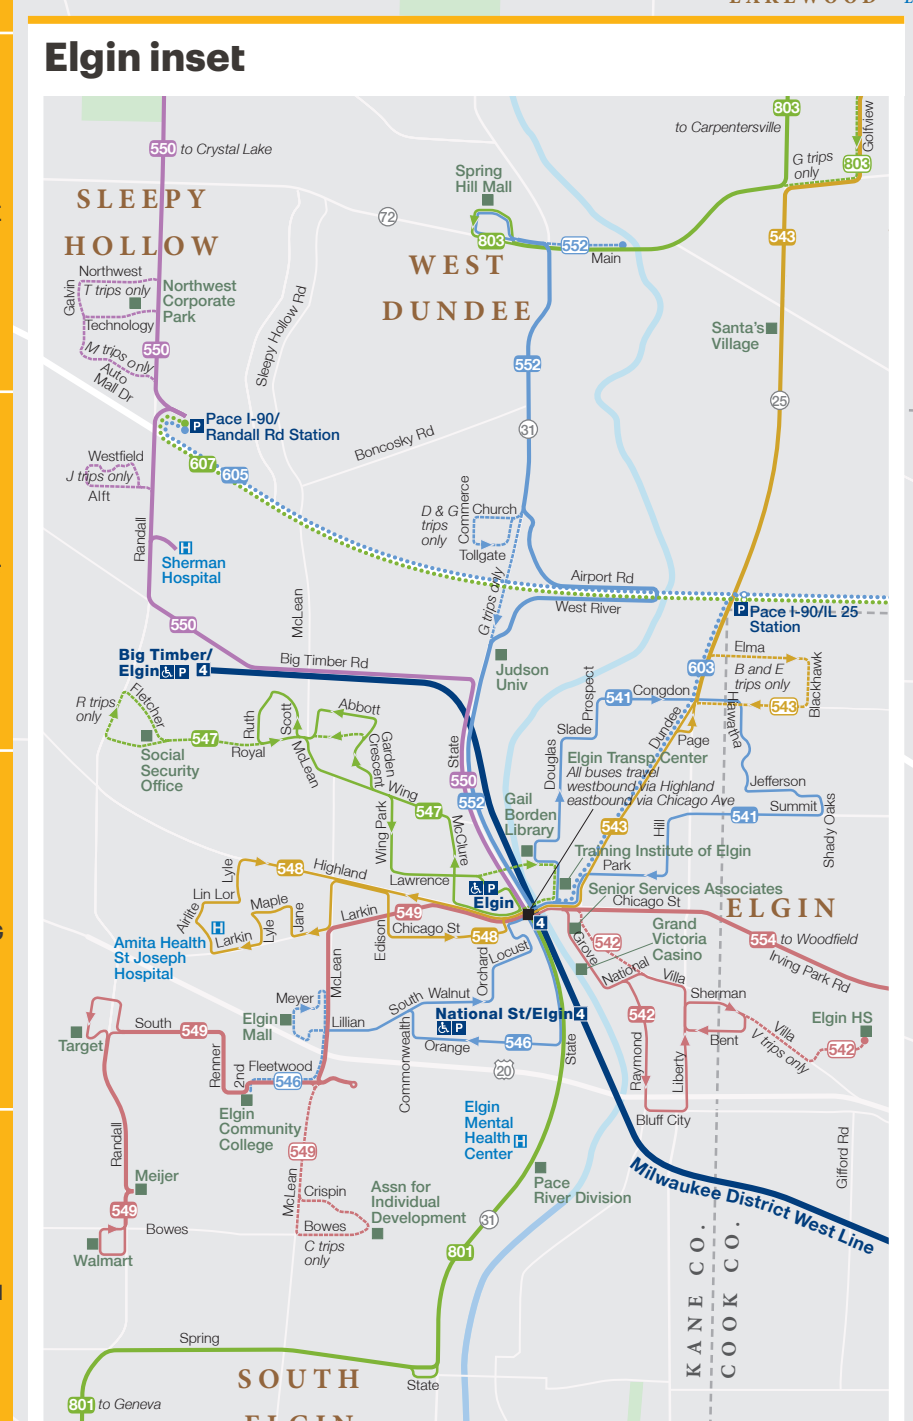

Legend

- **CTA Trains**
  - Blue Line: Between O'Hare Airport, Downtown, & Forest Park
  - Brown Line: Between Midway Airport & Downtown
  - Green Line: Between Midway Airport, Downtown, & Cottage Grove
  - Orange Line: Between Midway Airport & Downtown
  - Pink Line: Between 54th/Cermak & Downtown
  - Purple Line: Between Linden & Howard
  - Red Line: Express service between Linden, Howard, & Downtown
  - Yellow Line: Between Howard, Downtown, & 54th/Cermak
  - Orange Line: Between Dempster/Skokie & Howard
  - Free Train Connections: Automated Station Entrance. No fare card machines or staff.
  - Accessible Station
- **Metra Rail**
  - Blue Line: Rail Line & Station
  - Orange Line: South Shore Line & Station
  - Red Line: Station Not Served at All Times. See Illinois or Chicago Metra.com
  - Blue Line: Fully Accessible Station
  - Orange Line: Partially Accessible Station
- **Pace Buses**
  - Blue Line: Bus Route
  - Orange Line: Park Time Service
  - Red Line: Certain Trips Only
  - Blue Line: Non-Stop Express Service
  - Orange Line: Non-Stop Express, Park Time Service
  - Red Line: Limited Stops Along Bus Route
  - Blue Line: On Demand service zone
- **Other Symbols**
  - Amtrak Service at Station
  - Point of Interest
  - Interstate Highway
  - US Highway
  - State Highway
  - Park & Ride Lot

Towns and Cities