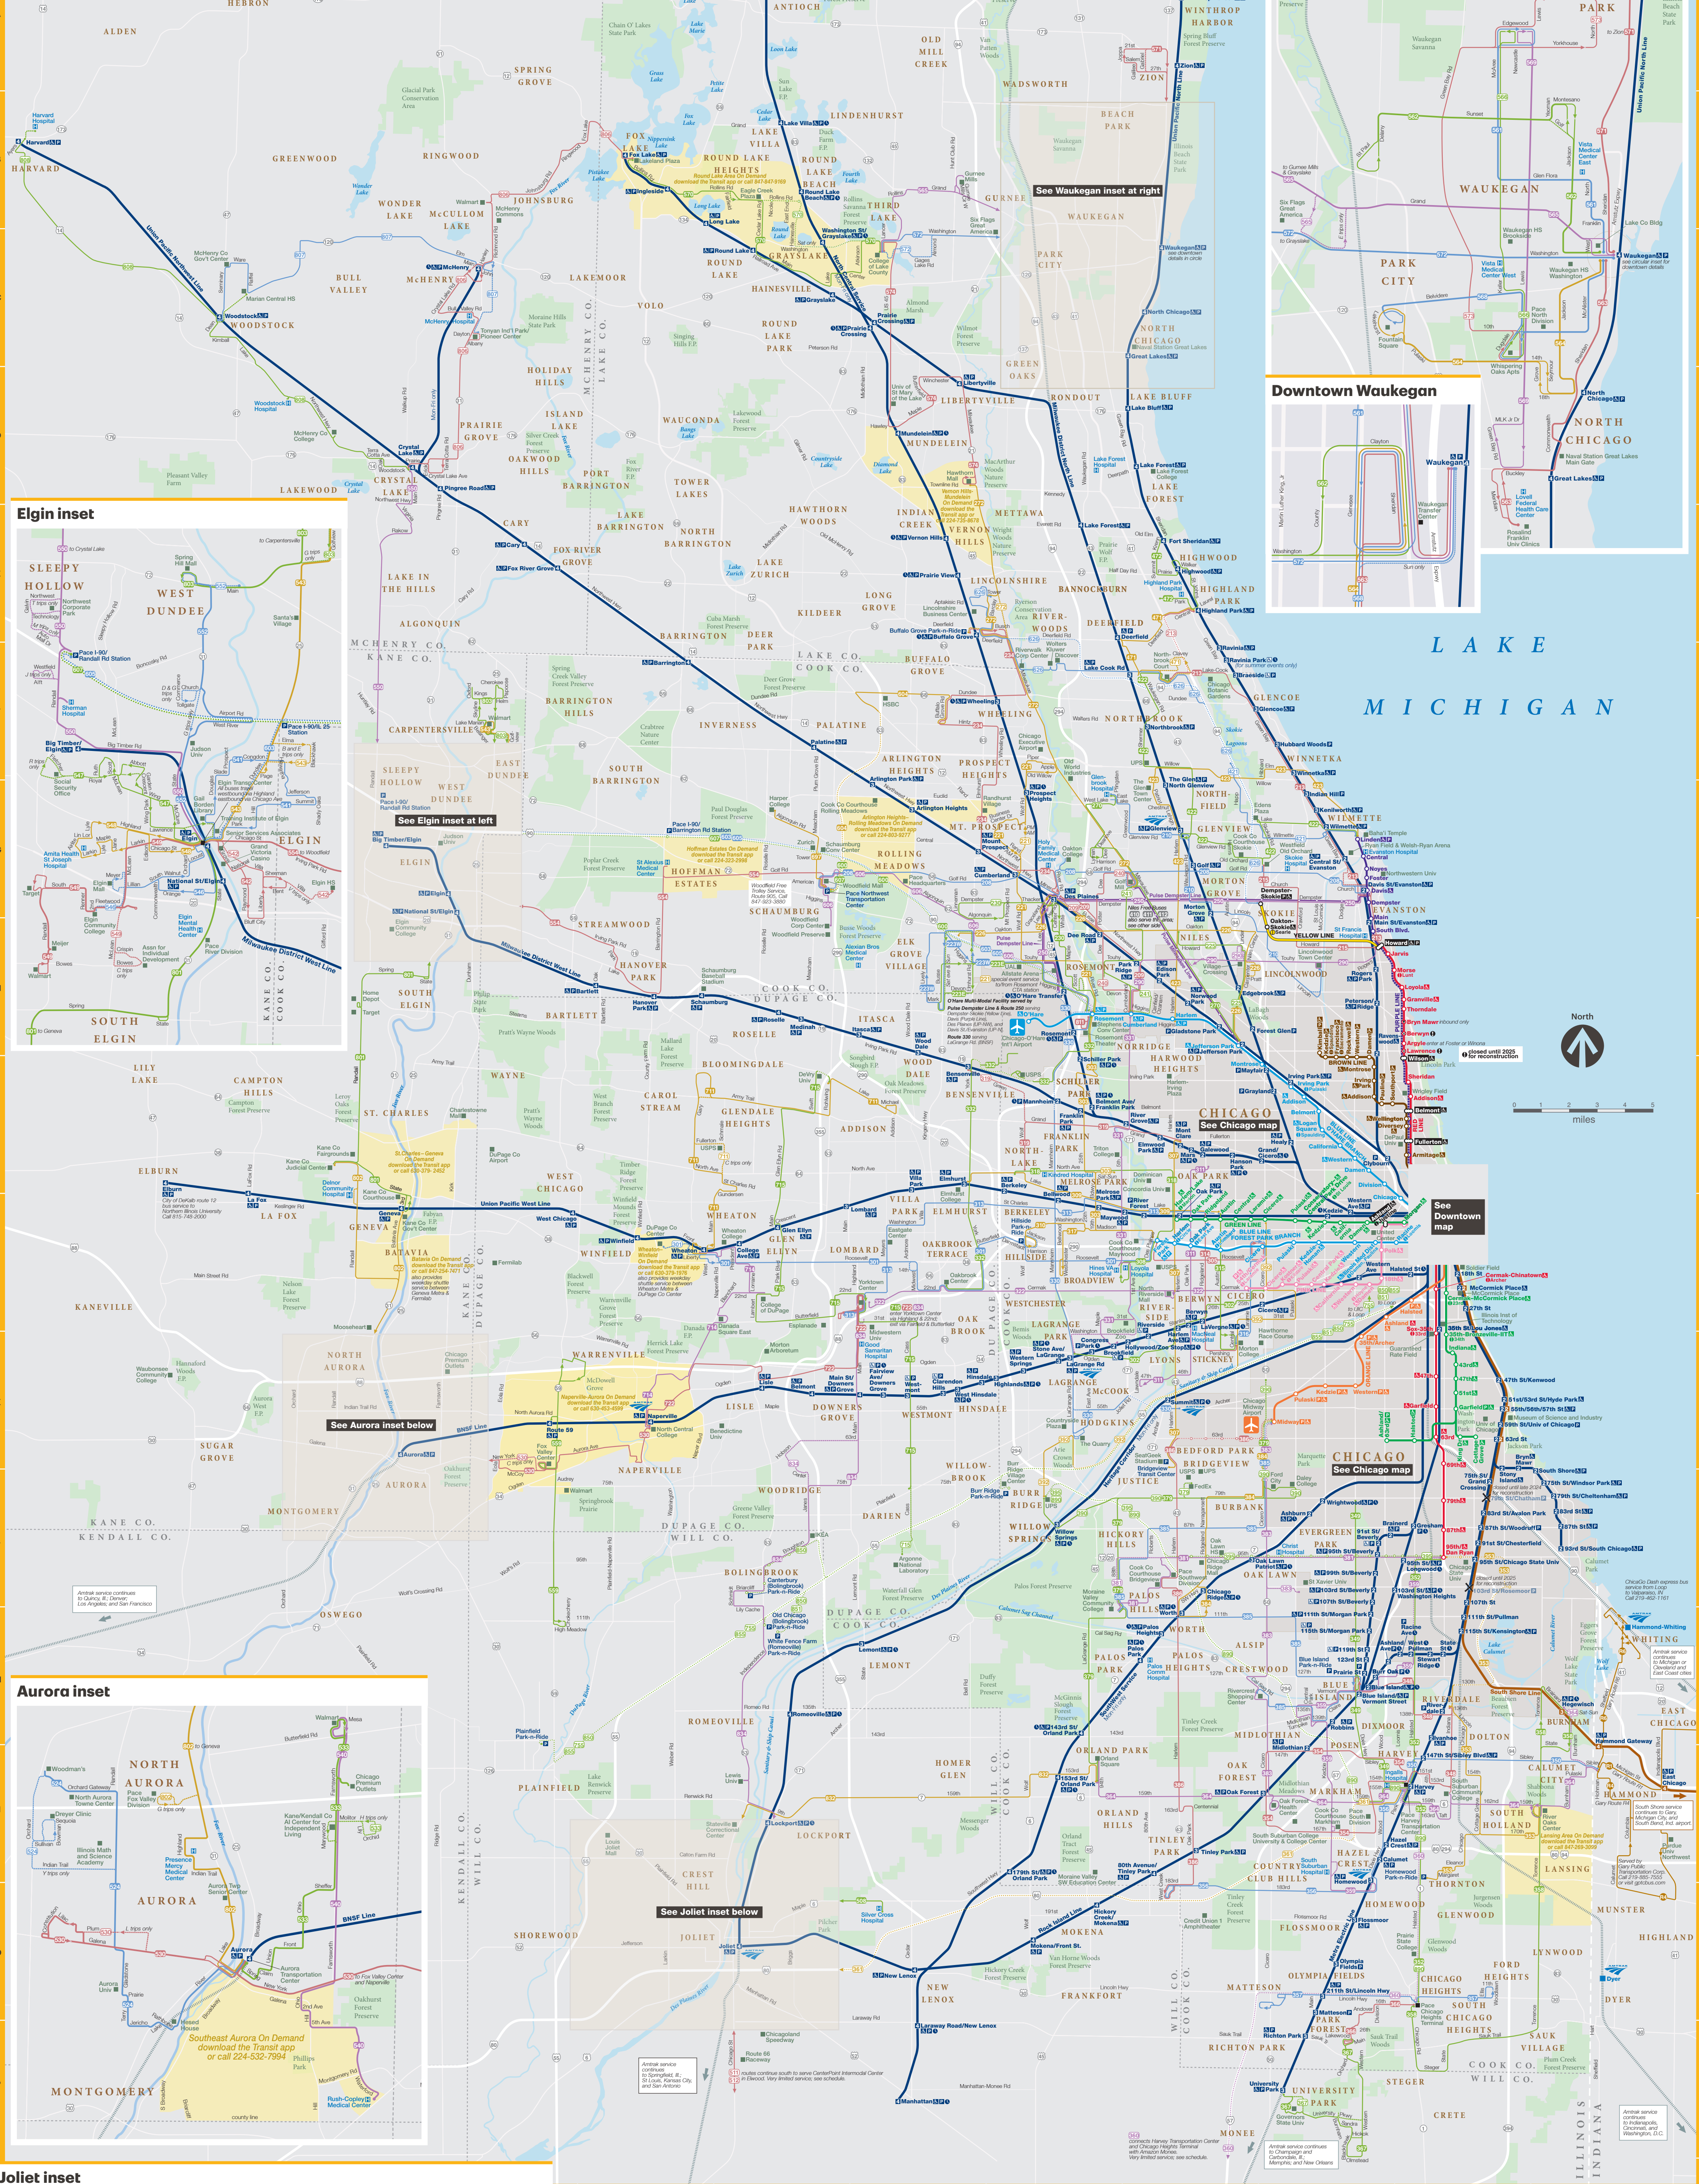

Legend

- **CTA Trains**
  - Blue Line: Between O'Hare Airport, Downtown, & Forest Park
  - Brown Line: Between Midway Airport & Downtown
  - Green Line: Between Midway Airport, Downtown, & Cottage Grove
  - Orange Line: Between Midway Airport & Downtown
  - Pink Line: Between 54th/Cermak & Downtown
  - Purple Line: Between Linden & Howard
  - Red Line: Express service between Linden, Howard, & Downtown
  - Yellow Line: Between Howard, Downtown, & 54th/Cermak
  - Orange Line: Between Dempster/Skokie & Howard
  - Free Train Connections: Automated Station Entrance. No fare card machines or staff.
  - Accessible Station
- **Metra Rail**
  - Blue Line: Rail Line & Station
  - Orange Line: South Shore Line & Station
  - Red Line: Station Not Served at All Times. See Illinois or Chicago Metra.com
  - Blue Line: Fully Accessible Station
  - Orange Line: Partially Accessible Station
- **Pace Buses**
  - Blue Line: Bus Route
  - Orange Line: Park Time Service
  - Red Line: Certain Trips Only
  - Blue Line: Non-Stop Express Service
  - Orange Line: Non-Stop Express, Park Time Service
  - Red Line: Limited Stops Along Bus Route
  - Blue Line: On Demand service zone
- **Other Symbols**
  - Amtrak Service at Station
  - Point of Interest
  - Interstate Highway
  - US Highway
  - State Highway
  - Park & Ride Lot

Towns and Cities