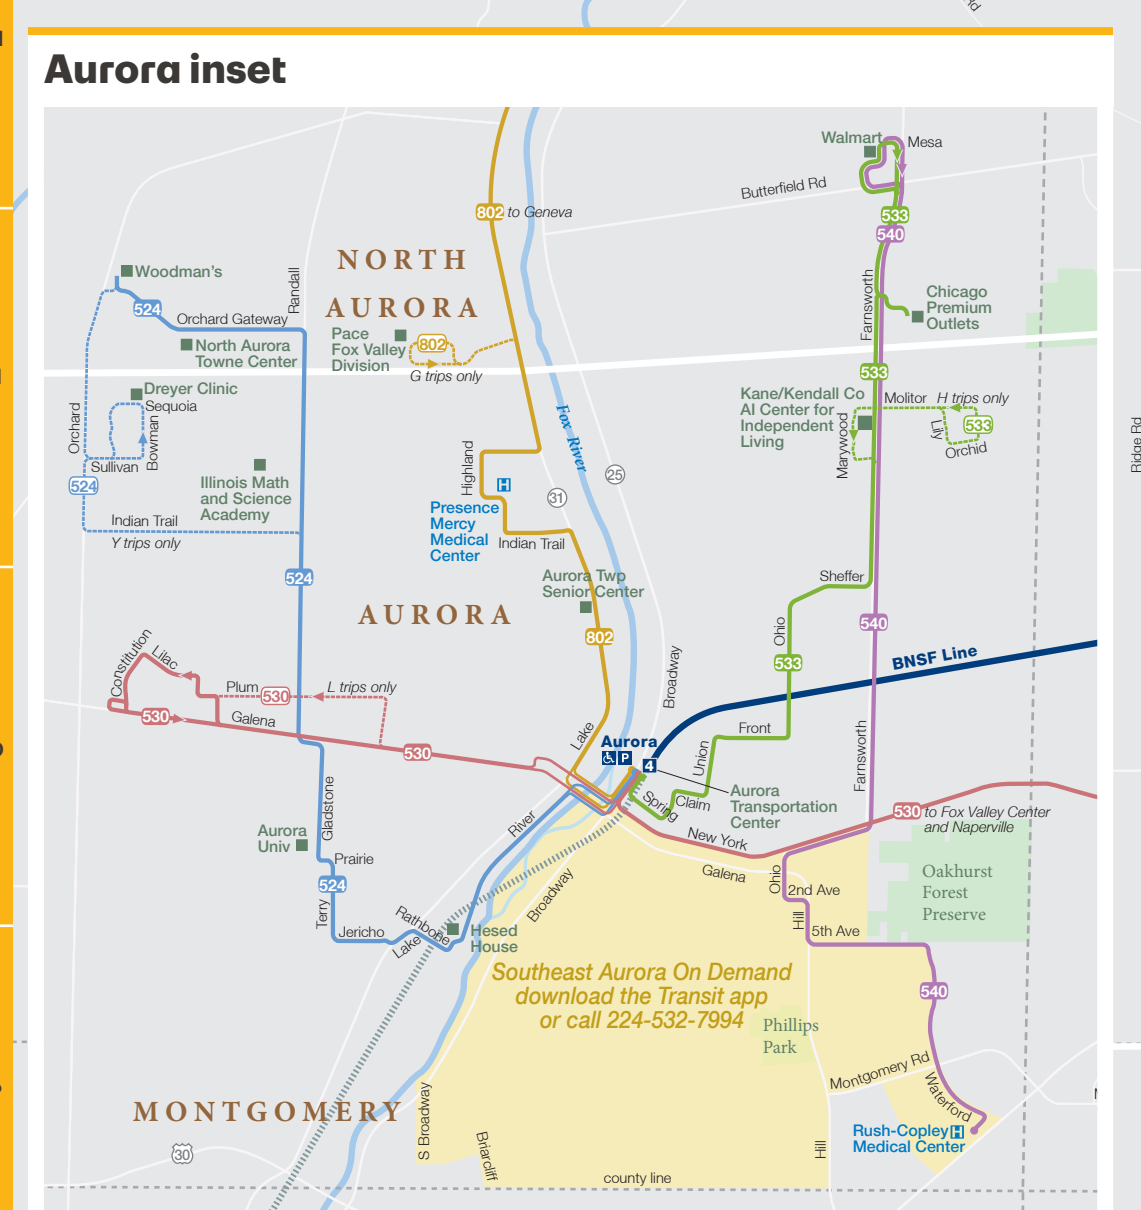

Legend

- **CTA Trains**
  - Blue Line: Between O'Hare Airport, Downtown, & Forest Park
  - Brown Line: Between Midway Airport & Downtown
  - Green Line: Between Midway Airport, Downtown, & Cottage Grove
  - Orange Line: Between Midway Airport & Downtown
  - Pink Line: Between 54th/Cermak & Downtown
  - Purple Line: Between Linden & Howard
  - Red Line: Express service between Linden, Howard, & Downtown
  - Yellow Line: Between Howard, Downtown, & 54th/Cermak
  - Orange Line: Between Dempster/Skokie & Howard
  - Free Train Connections: Automated Station Entrance. No fare card machines or staff.
  - Accessible Station
- **Metra Rail**
  - Blue Line: Rail Line & Station
  - Orange Line: South Shore Line & Station
  - Red Line: Station Not Served at All Times. See Illinois or Chicago Metra.com
  - Blue Line: Fully Accessible Station
  - Orange Line: Partially Accessible Station
- **Pace Buses**
  - Blue Line: Bus Route
  - Orange Line: Park Time Service
  - Red Line: Certain Trips Only
  - Blue Line: Non-Stop Express Service
  - Orange Line: Non-Stop Express, Park Time Service
  - Red Line: Limited Stops Along Bus Route
  - Blue Line: On Demand service zone
- **Other Symbols**
  - Amtrak Service at Station
  - Point of Interest
  - Interstate Highway
  - US Highway
  - State Highway
  - Park & Ride Lot

Towns and Cities