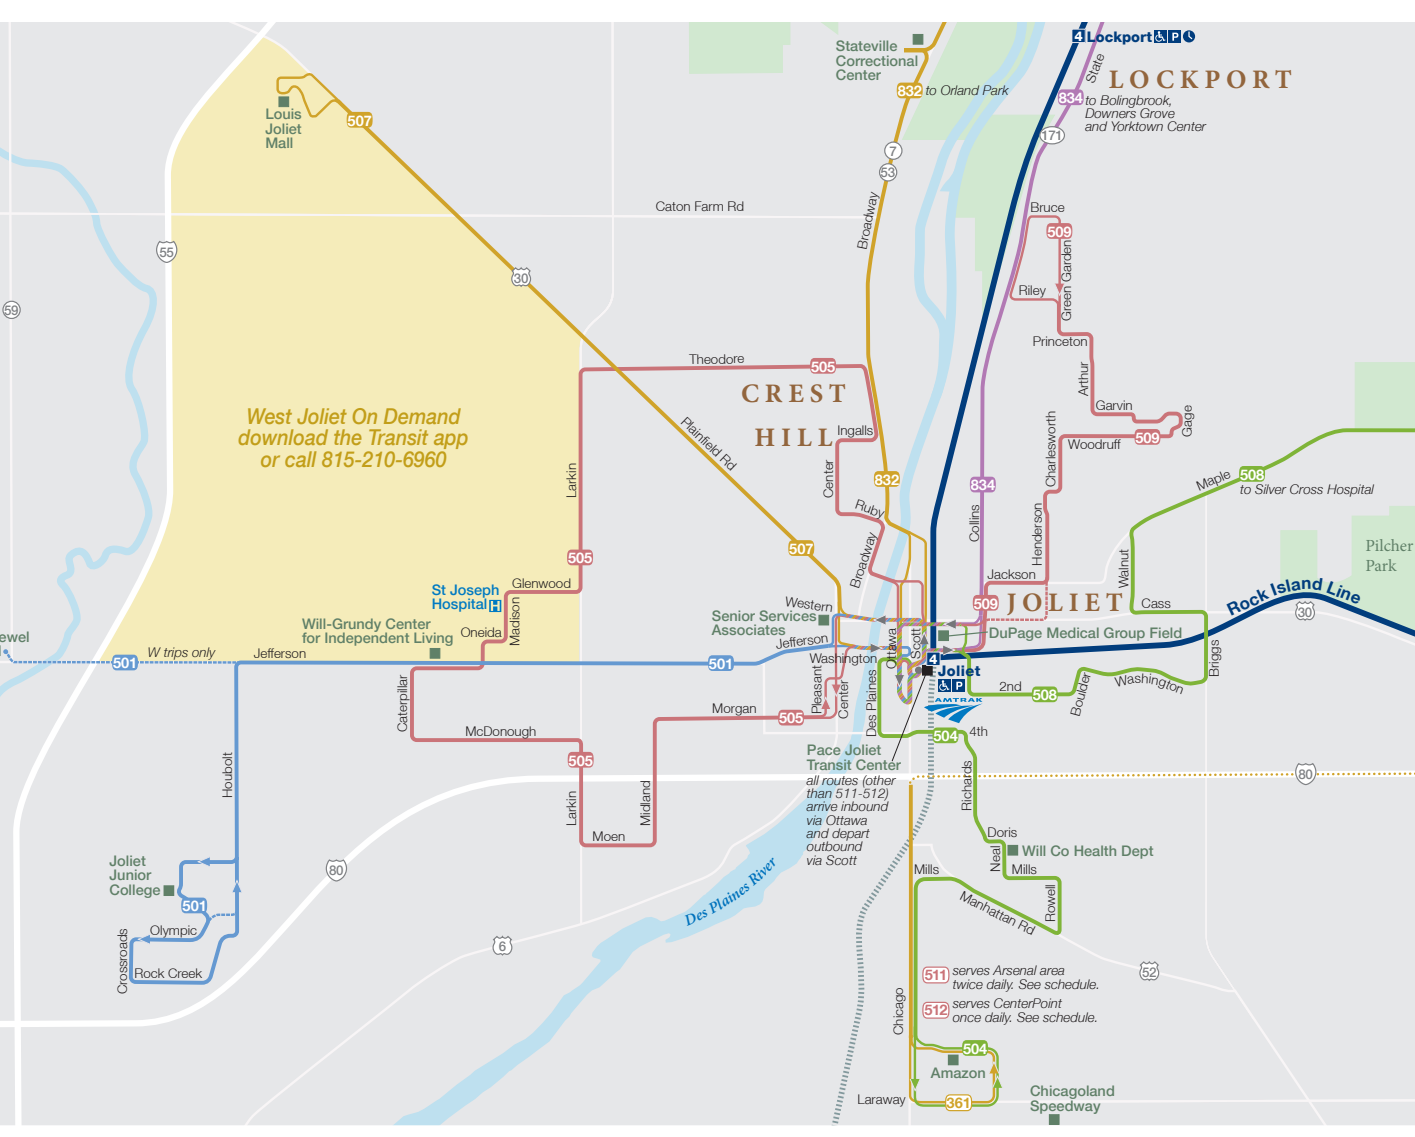

Legend

- **CTA Trains**
  - Blue Line: Between O'Hare Airport, Downtown, & Forest Park
  - Brown Line: Between Midway Airport & Downtown
  - Green Line: Between Midway Airport, Downtown, & Cottage Grove
  - Orange Line: Between Midway Airport & Downtown
  - Pink Line: Between 54th/Cermak & Downtown
  - Purple Line: Between Linden & Howard
  - Red Line: Express service between Linden, Howard, & Downtown
  - Yellow Line: Between Howard, Downtown, & 54th/Cermak
  - Orange Line: Between Dempster/Skokie & Howard
  - Free Train Connections: Automated Station Entrance. No fare card machines or staff.
  - Accessible Station
- **Metra Rail**
  - Blue Line: Rail Line & Station
  - Orange Line: South Shore Line & Station
  - Red Line: Station Not Served at All Times. See Illinois or Chicago Metra.com
  - Blue Line: Fully Accessible Station
  - Orange Line: Partially Accessible Station
- **Pace Buses**
  - Blue Line: Bus Route
  - Orange Line: Park Time Service
  - Red Line: Certain Trips Only
  - Blue Line: Non-Stop Express Service
  - Orange Line: Non-Stop Express, Park Time Service
  - Red Line: Limited Stops Along Bus Route
  - Blue Line: On Demand service zone
- **Other Symbols**
  - Amtrak Service at Station
  - Point of Interest
  - Interstate Highway
  - US Highway
  - State Highway
  - Park & Ride Lot

Towns and Cities