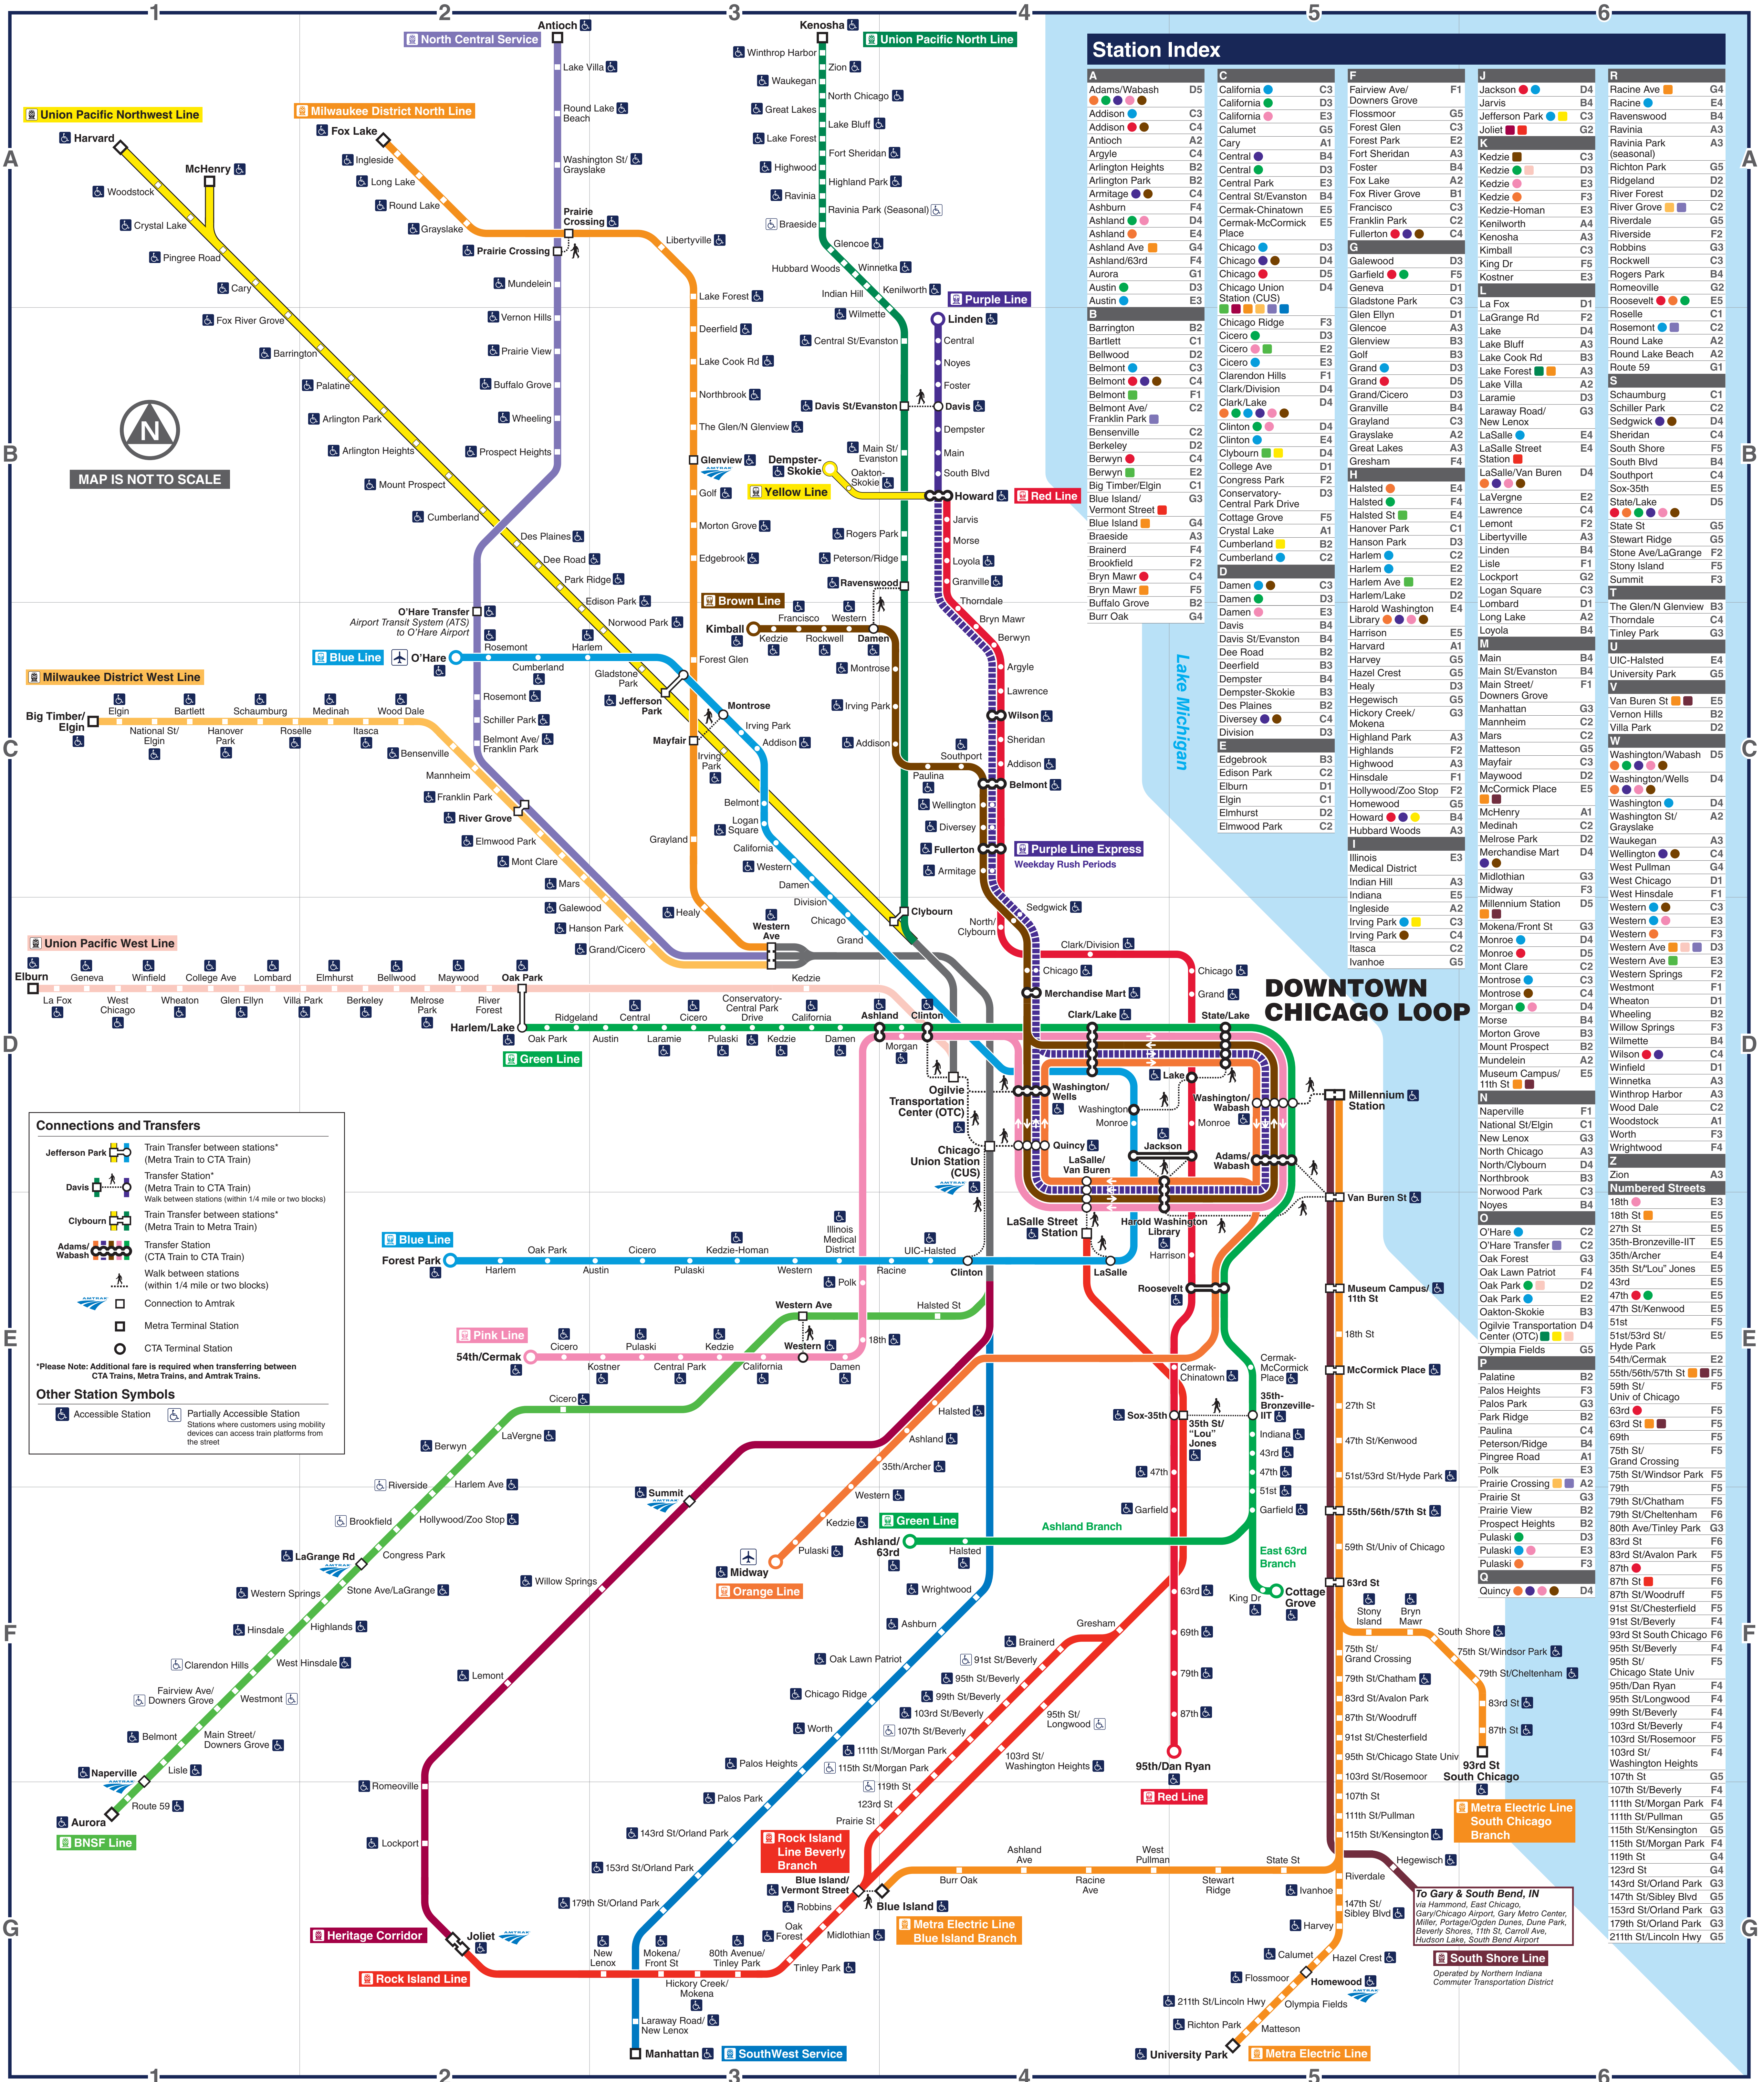

Train Connections Northeastern Illinois Region